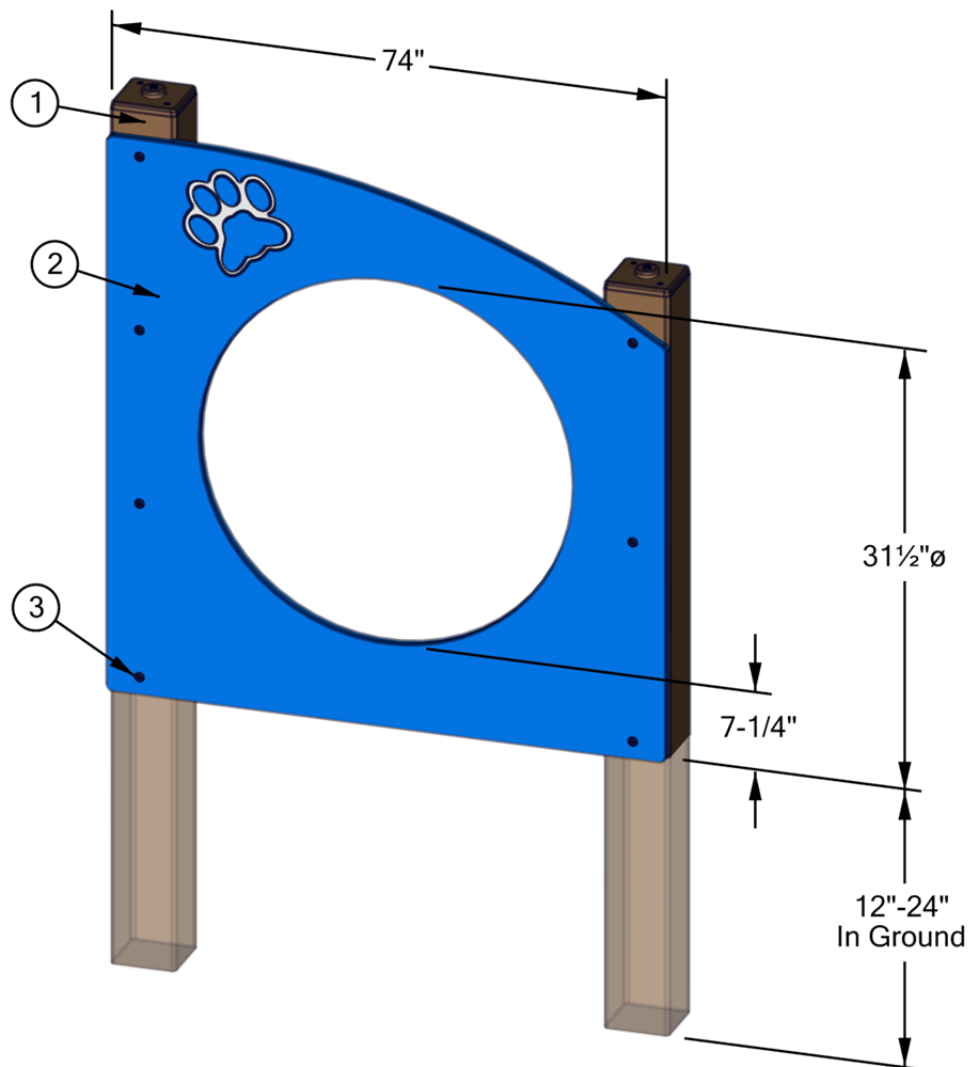

R3 Dog Park - Jump Through Model: RECF0014XX

Age Group: All Ages

Total Weight: 147 lbs (66.7 kg)

ITEM	QTY	DESCRIPTION	MATERIAL
1	2	6" x 6" Support Post with Cap	Recycled Plastic
2	1	¾" Through Panel	HDPE
3	7	Assembly Hardware	Stainless Steel