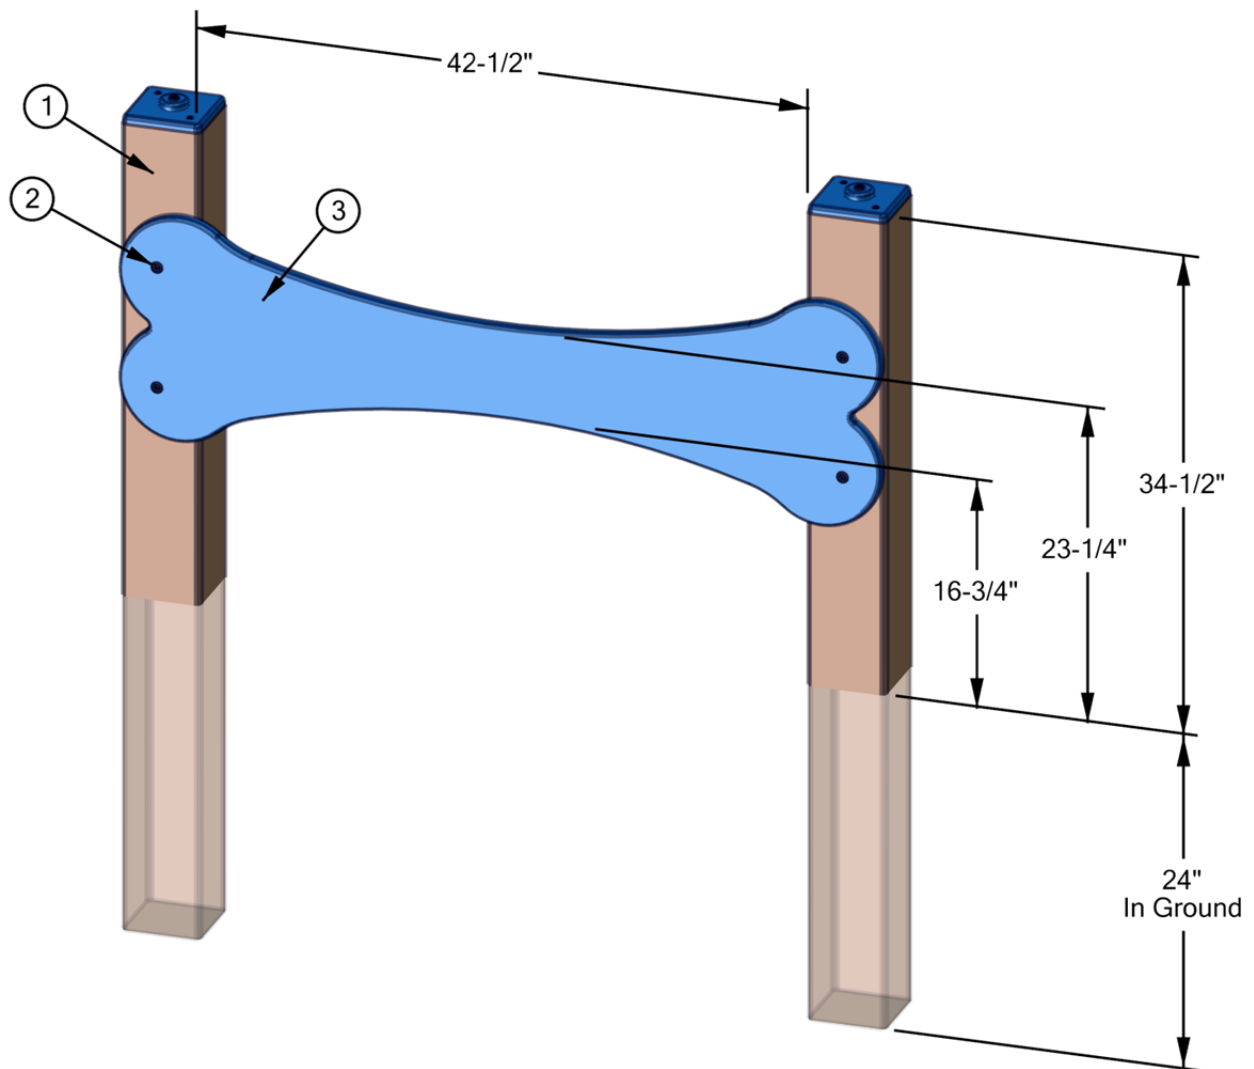

R3 Dog Park - Over/Under Model: RECF0012XX

Age Group: All Ages

Total Weight: 109 lbs (49.4 kg)

ITEM	QTY	DESCRIPTION	MATERIAL
1	2	5 1/2" Support Post with Cap	Recycled Material
2	4	Mounting Hardware	Stainless Steel
3	1	3/4" Main Panel	HDPE