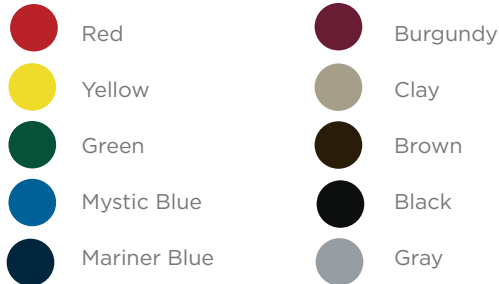

Site Amenities Colors

Essentials Amenities | Textured Polyethylene

Basic Amenities | Thermoplastic

Powder Coat

Gloss

Matte, Textured & Metallic